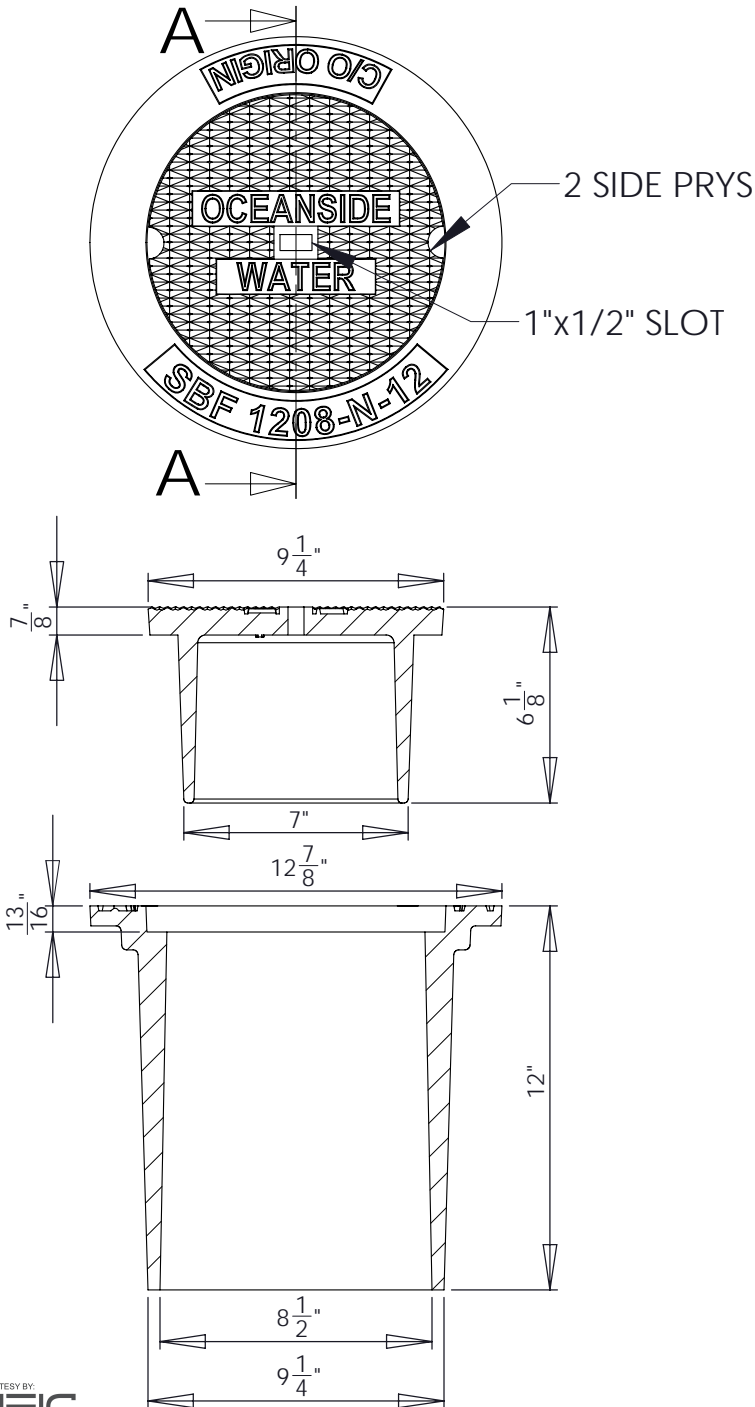

## SBF 1208-N-12

12" FRAME AND 8" LID  
OCEANSIDE WATER

SET WEIGHT	
FRAME	66 LB
COVER	27 LB
TOTAL	93 LB