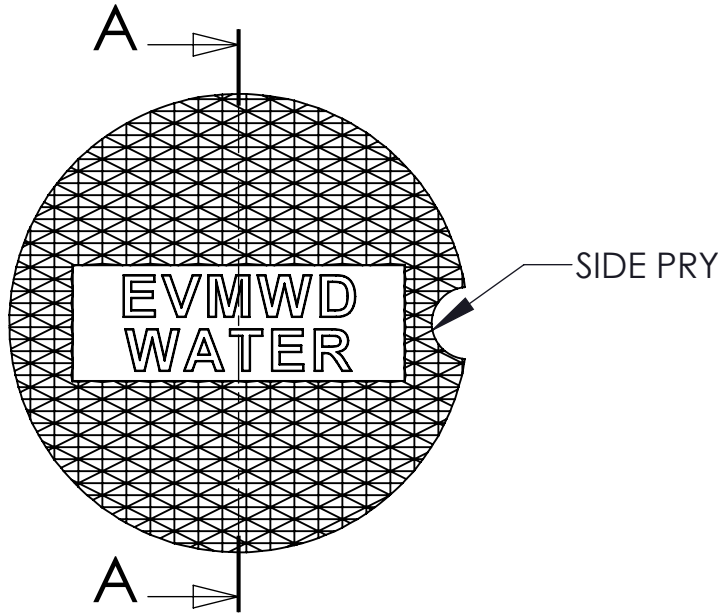

South Bay Foundry

WWW.SOUTHBAYFOUNDRY.COM

PHONE: (619) 956-2780 FAX: (619) 956-2788

8" GATE CAP

EVMWD WATER
B6148

WEIGHT

22 LB

SECTION A-A