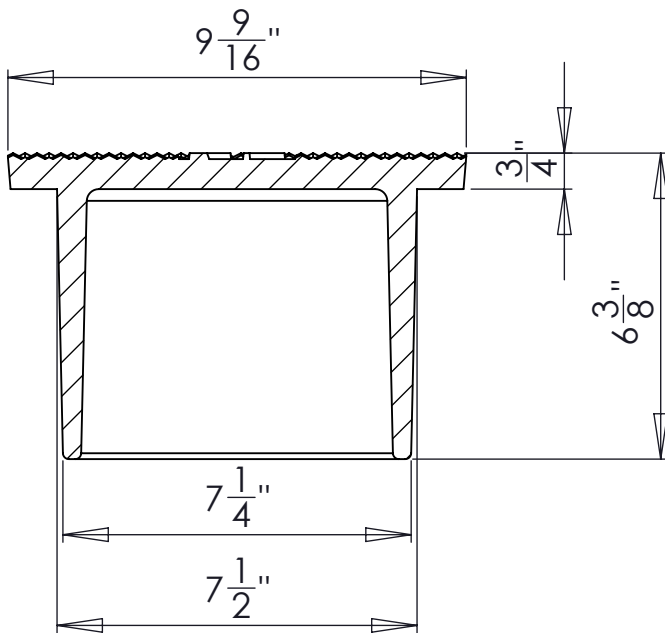

South Bay Foundry

WWW.SOUTHBAYFOUNDRY.COM

PHONE: (619) 956-2780 FAX: (619) 956-2788

8" GATE CAP

EVMWD WATER
B6148

WEIGHT

22 LB

SECTION A-A

B6148

GENERAL INFORMATION

- *MATERIALS CONFORM TO ASTM A48 CLASS 35B
- *CASTINGS SHALL BE DIPPED IN BLACK BITUMINOUS PAINT
- *MEETS H-20 WHEEL LOADING

APPROVED

BY:

TITLE:

AGENCY:

DATE: