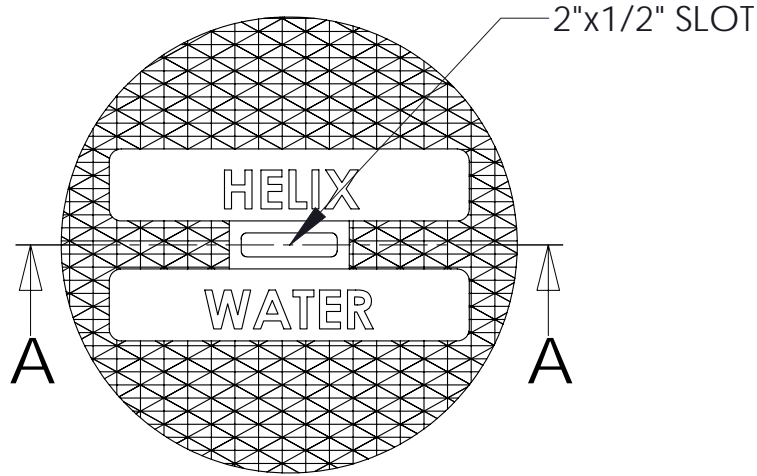

South Bay Foundry

WWW.SOUTHBAYFOUNDRY.COM

PHONE: (619) 956-2780 FAX: (619) 956-2788

SBF 1200 LID

8" GATE CAP
HELIX WATER

WEIGHT
48 LB

PROVIDED AS A COURTESY BY:

PACIFIC PIPELINE SUPPLY SECTION A-A

GENERAL INFORMATION

- *MATERIALS CONFORM TO ASTM A48 CLASS 35B
- *CASTINGS SHALL BE DIPPED IN BLACK BITUMINOUS PAINT
- *MEETS H-20 WHEEL LOADING

APPROVED

BY:

TITLE:

AGENCY:

DATE: