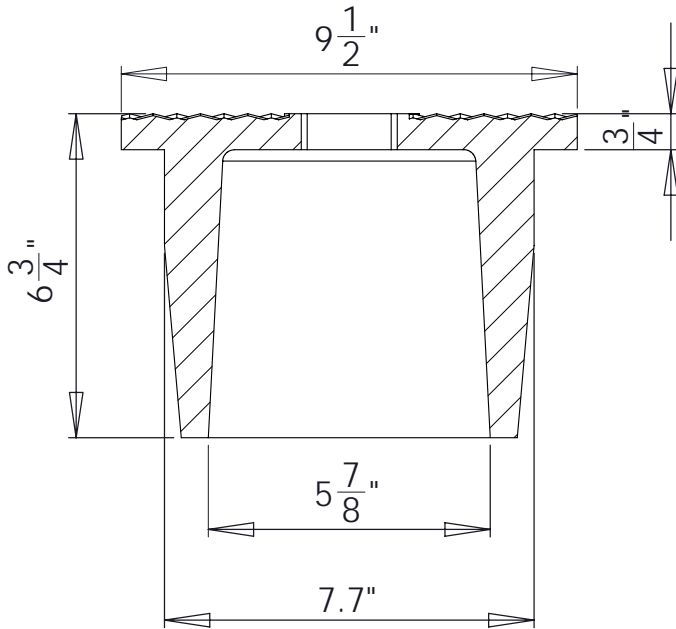

South Bay Foundry

WWW.SOUTHBAYFOUNDRY.COM

PHONE: (619) 956-2780 FAX: (619) 956-2788

SBF 1200 LID

8" GATE CAP
HELIX WATER

WEIGHT
48 LB

PROVIDED AS A COURTESY BY:

PACIFIC PIPELINE SUPPLY SECTION A-A