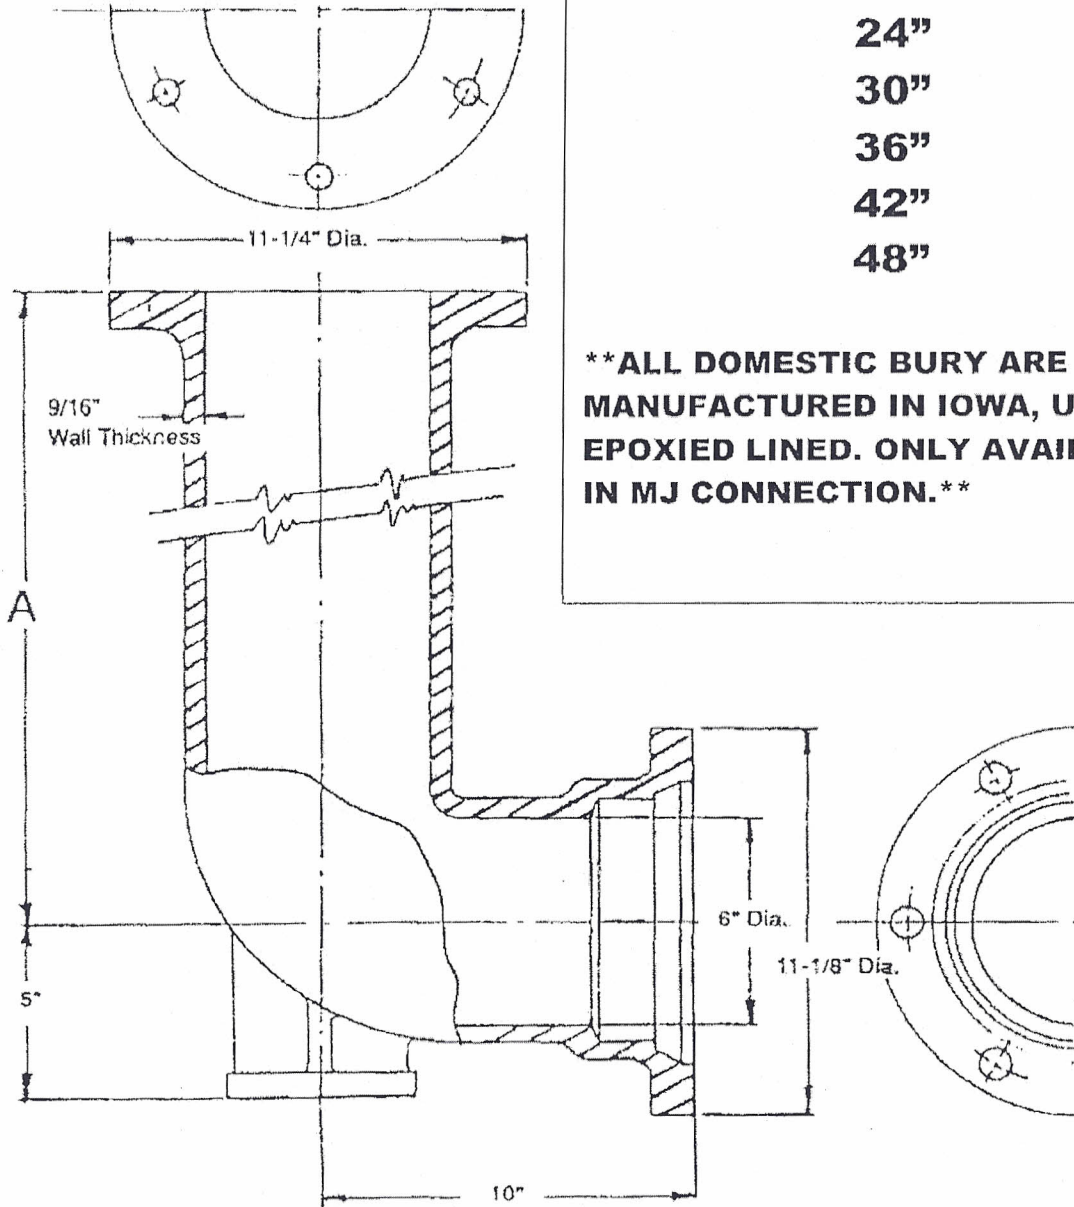

CLOW 6" MJ WET BARREL HYDRANT BURY

CLOW VALVE COMPANY

"A" DIMENSION

- 24"
- 30"
- 36"
- 42"
- 48"

**** ALL DOMESTIC BURY ARE
MANUFACTURED IN IOWA, USA.
EPOXIED LINED. ONLY AVAILABLE
IN MJ CONNECTION. ****